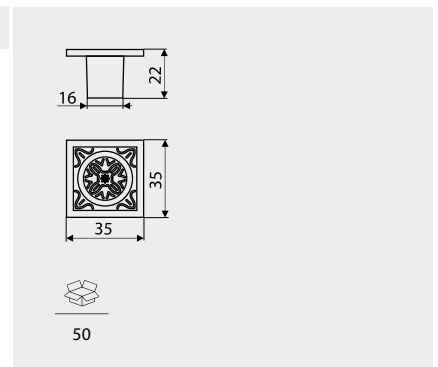

GR29 Arcanum

Index: GR29-G9
Material: ZnAl

NR KAT. / REF.	POKRYCIE / FINISH
GR29-...	 G5 G9 G11