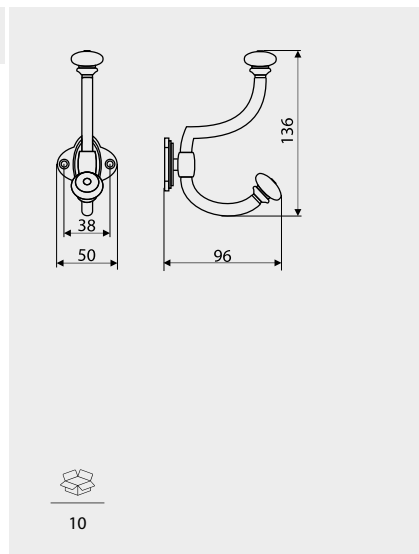

NR KAT. / REF.	POKRYCIE
WP69-...	G4
	G11
	R31
	GAB3