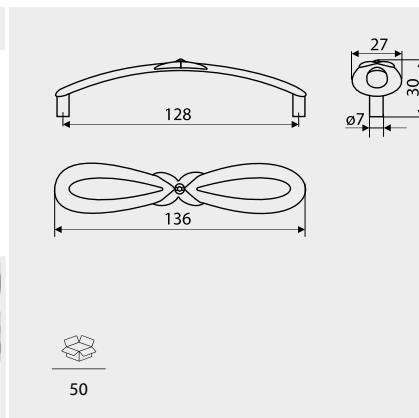

Uchwyty meblowe / Furniture handles

UR48 Viola

NR KAT. / REF.   POKRYCIE / FINISH

1. UR48-128-...   G4
                            G11
                            G35

GR48 Viola

NR KAT. / REF.   POKRYCIE / FINISH

1. GR48-...   G4
                            G11
                            G35

UR48-...-SW Viola Cristal
made with Crystals from Swarovski®

NR KAT. / REF.   POKRYCIE / FINISH

1. UR48-128-...   G4
                            G35

GR48-...-SW Viola Cristal
made with Crystals from Swarovski®

NR KAT. / REF.   POKRYCIE / FINISH

1. GR48-...   G4
                            G35