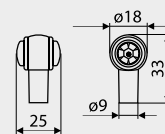

GW23-...-SW Sipario Cristal made with Crystals from Swarovski®

NR KAT. / REF.	POKRYCIE / FINISH
GW23-...	G4
	G35