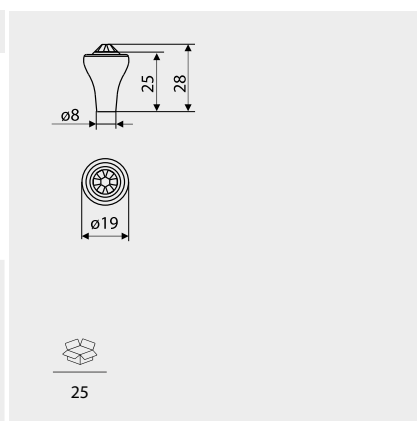

GR32-...-SW Onda Cristal
made with Crystals from Swarovski®

NR KAT. / REF.	POKRYCIE / FINISH
GR32-...	G4
	G31
	G35