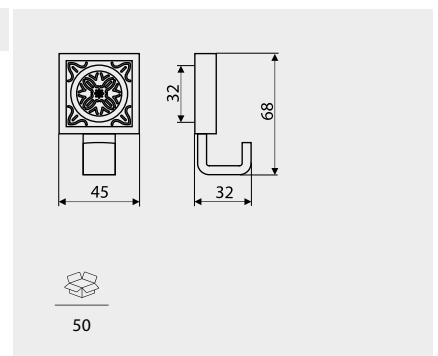

WR29 Arcanum

Index: WR29-G5
Material: ZnAl

NR KAT. / REF.	POKRYCIE / FINISH
WR29-...	 G5 G9 G11

Czy wiesz, że...

Do you know that... / Wissen Sie, dass... / Знаете ли вы, что...

nasza oferta to nie tylko uchwyty, gałki, wieszaki, ale też **klamki drzwiowe, systemy szuflad GAMET BOX, prowadnice, zawiasy, podnośniki gazowe, nogi, metalowe stelaże PROFIL SYSTEM i inne akcesoria** - znajdziesz to w innych katalogach.

our offer includes not only handles, knobs, hangers, but also door handles, slides, hinges, metal drawers GAMET BOX, gas lifts, legs, metal frames PROFIL SYSTEM and other accessories - you will find it in other our catalogs.

Im unseren Angebot befinden sich nicht nur Griffe, Knöpfe, Haken, sondern auch Türgriffe, Schubladensysteme GAMET BOX Führungen, Scharniere, Gaslifter, Füße, Metallgestelle PROFIL SYSTEM und weiteres Zubehör - Sie finden es in anderen Katalogen.

наше предложение включает в себя не только ручки, кнопки, крючки, но также дверные ручки, системы ящиков GAMET BOX, направляющие, петли, газовые подъемники, ножки, металлические стеллажи PROFIL SYSTEM, подстолья и другие аксессуары - вы найдете этот ассортимент в других каталогах.