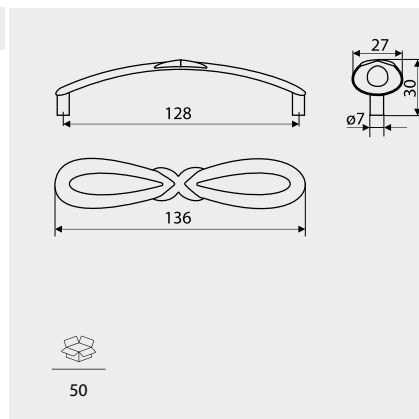

Uchwyty meblowe / Furniture handles

UR48 Viola

NR KAT. / REF.   POKRYCIE / FINISH

1. UR48-128-...   G4
                            G11
                            G35

GR48 Viola

NR KAT. / REF.   POKRYCIE / FINISH

1. GR48-...   G4
                            G11
                            G35

UR48-...-SW Viola Cristal
made with Crystals from Swarovski®

NR KAT. / REF.   POKRYCIE / FINISH

1. UR48-128-...   G4
                            G35

GR48-...-SW Viola Cristal
made with Crystals from Swarovski®

NR KAT. / REF.   POKRYCIE / FINISH

1. GR48-...   G4
                            G35